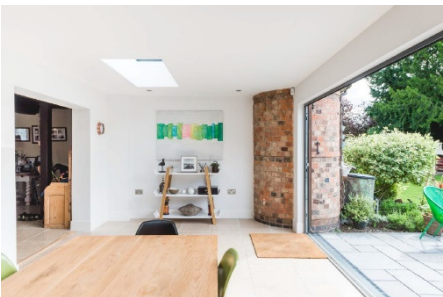

## Large Extension to a Listed Executive Home

**Client:** Private Client  
**Location:** Cropston, Leicestershire  
**Value:** £55,000

**Project Detail:** A prestigious extension to an executive home using tailored copper cladding. The extension was built upon a timber structure and the project focused upon keeping the character and charm of the building.

Highly specified internal finish and kitchen design gave the extension a fitting contemporary feel throughout, aided by the appeal of the copper cladding.

The overall finish of the extension, with the 3 panel bi-fold door, allows the living area within to fuse with the outdoor space creating a fantastic asset to this already impressive home.